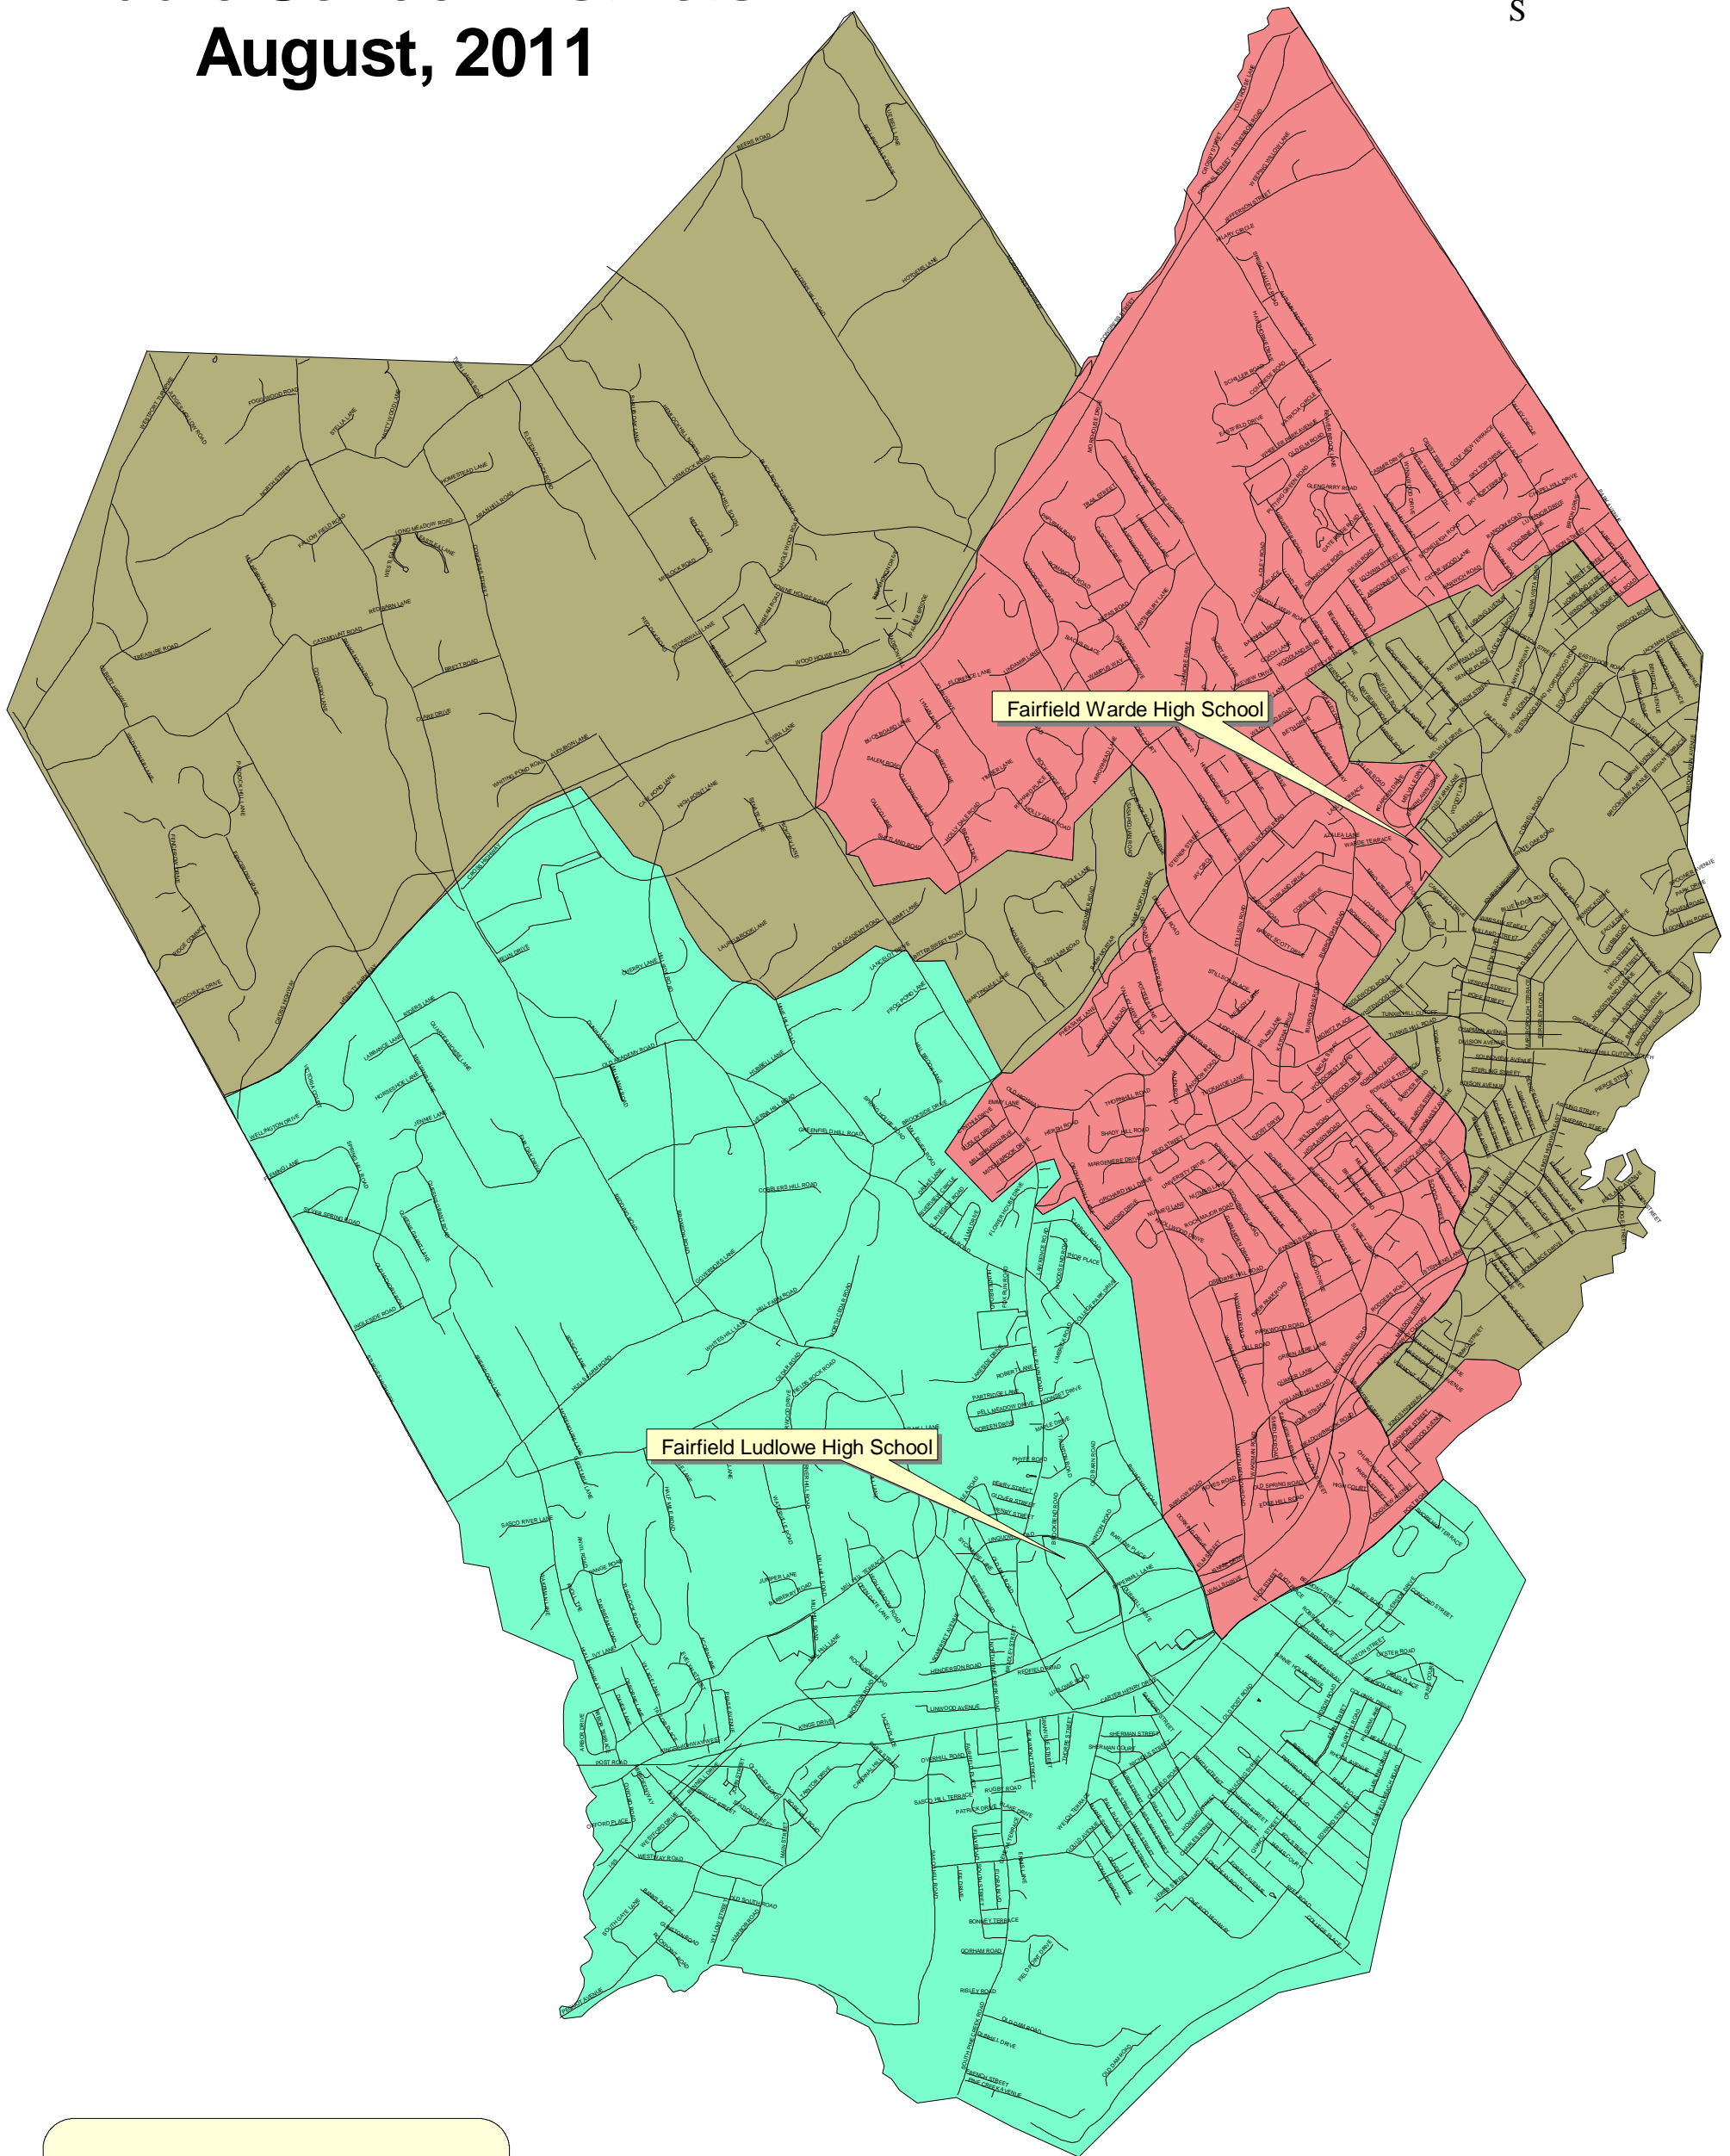

Town of Fairfield, CT Middle School Districts August, 2011

August 2011

-  Fairfield Woods Middle School
-  Roger Ludlowe Middle School
-  Tomlinson Middle School