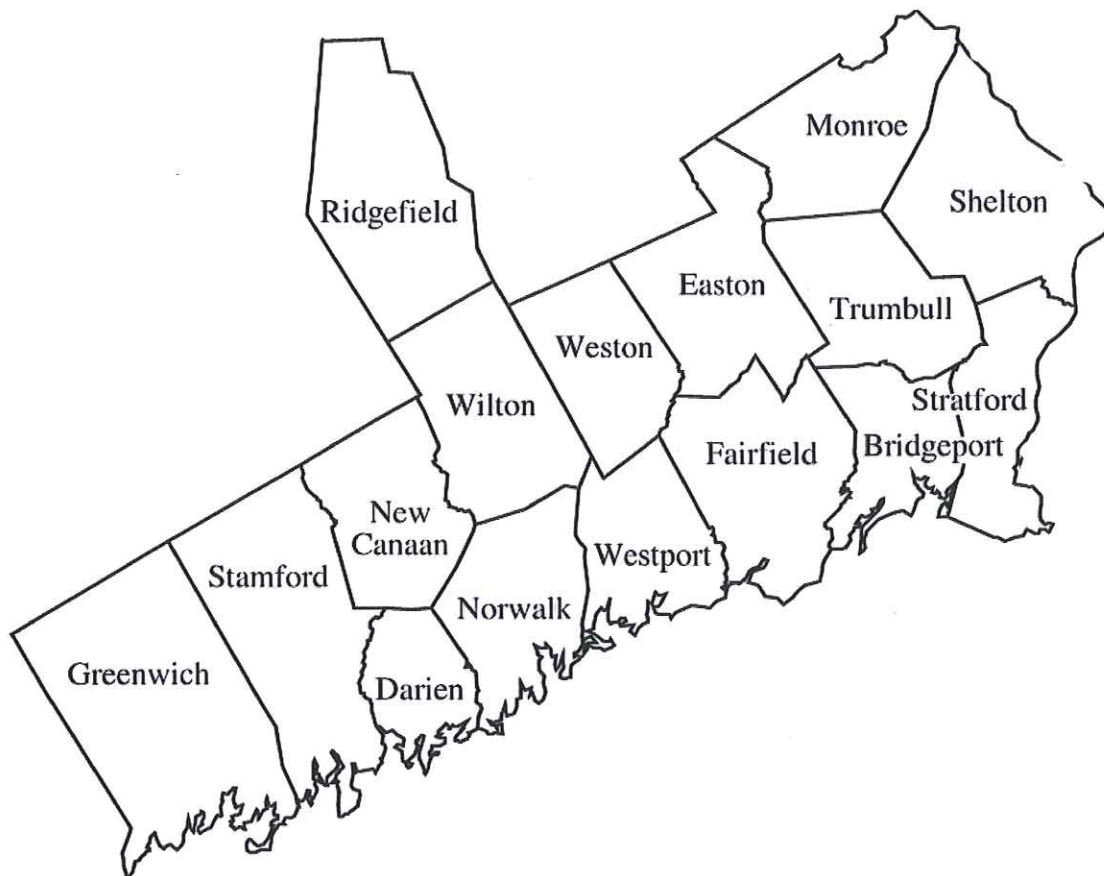

# Fairfield County, Connecticut Professional Educator Recruitment Fair

**Saturday, April 6, 2013**

**Secondary/Specialist Areas 8:30 - 3:00, Report to Cafeteria First  
Regular Elementary Classroom Candidates – By District's Invitation Only**

***Roger Ludlowe Middle School, Fairfield, Connecticut***

[www.ces.k12.ct.us/RecruitmentFair](http://www.ces.k12.ct.us/RecruitmentFair)

Equal Opportunity Employers