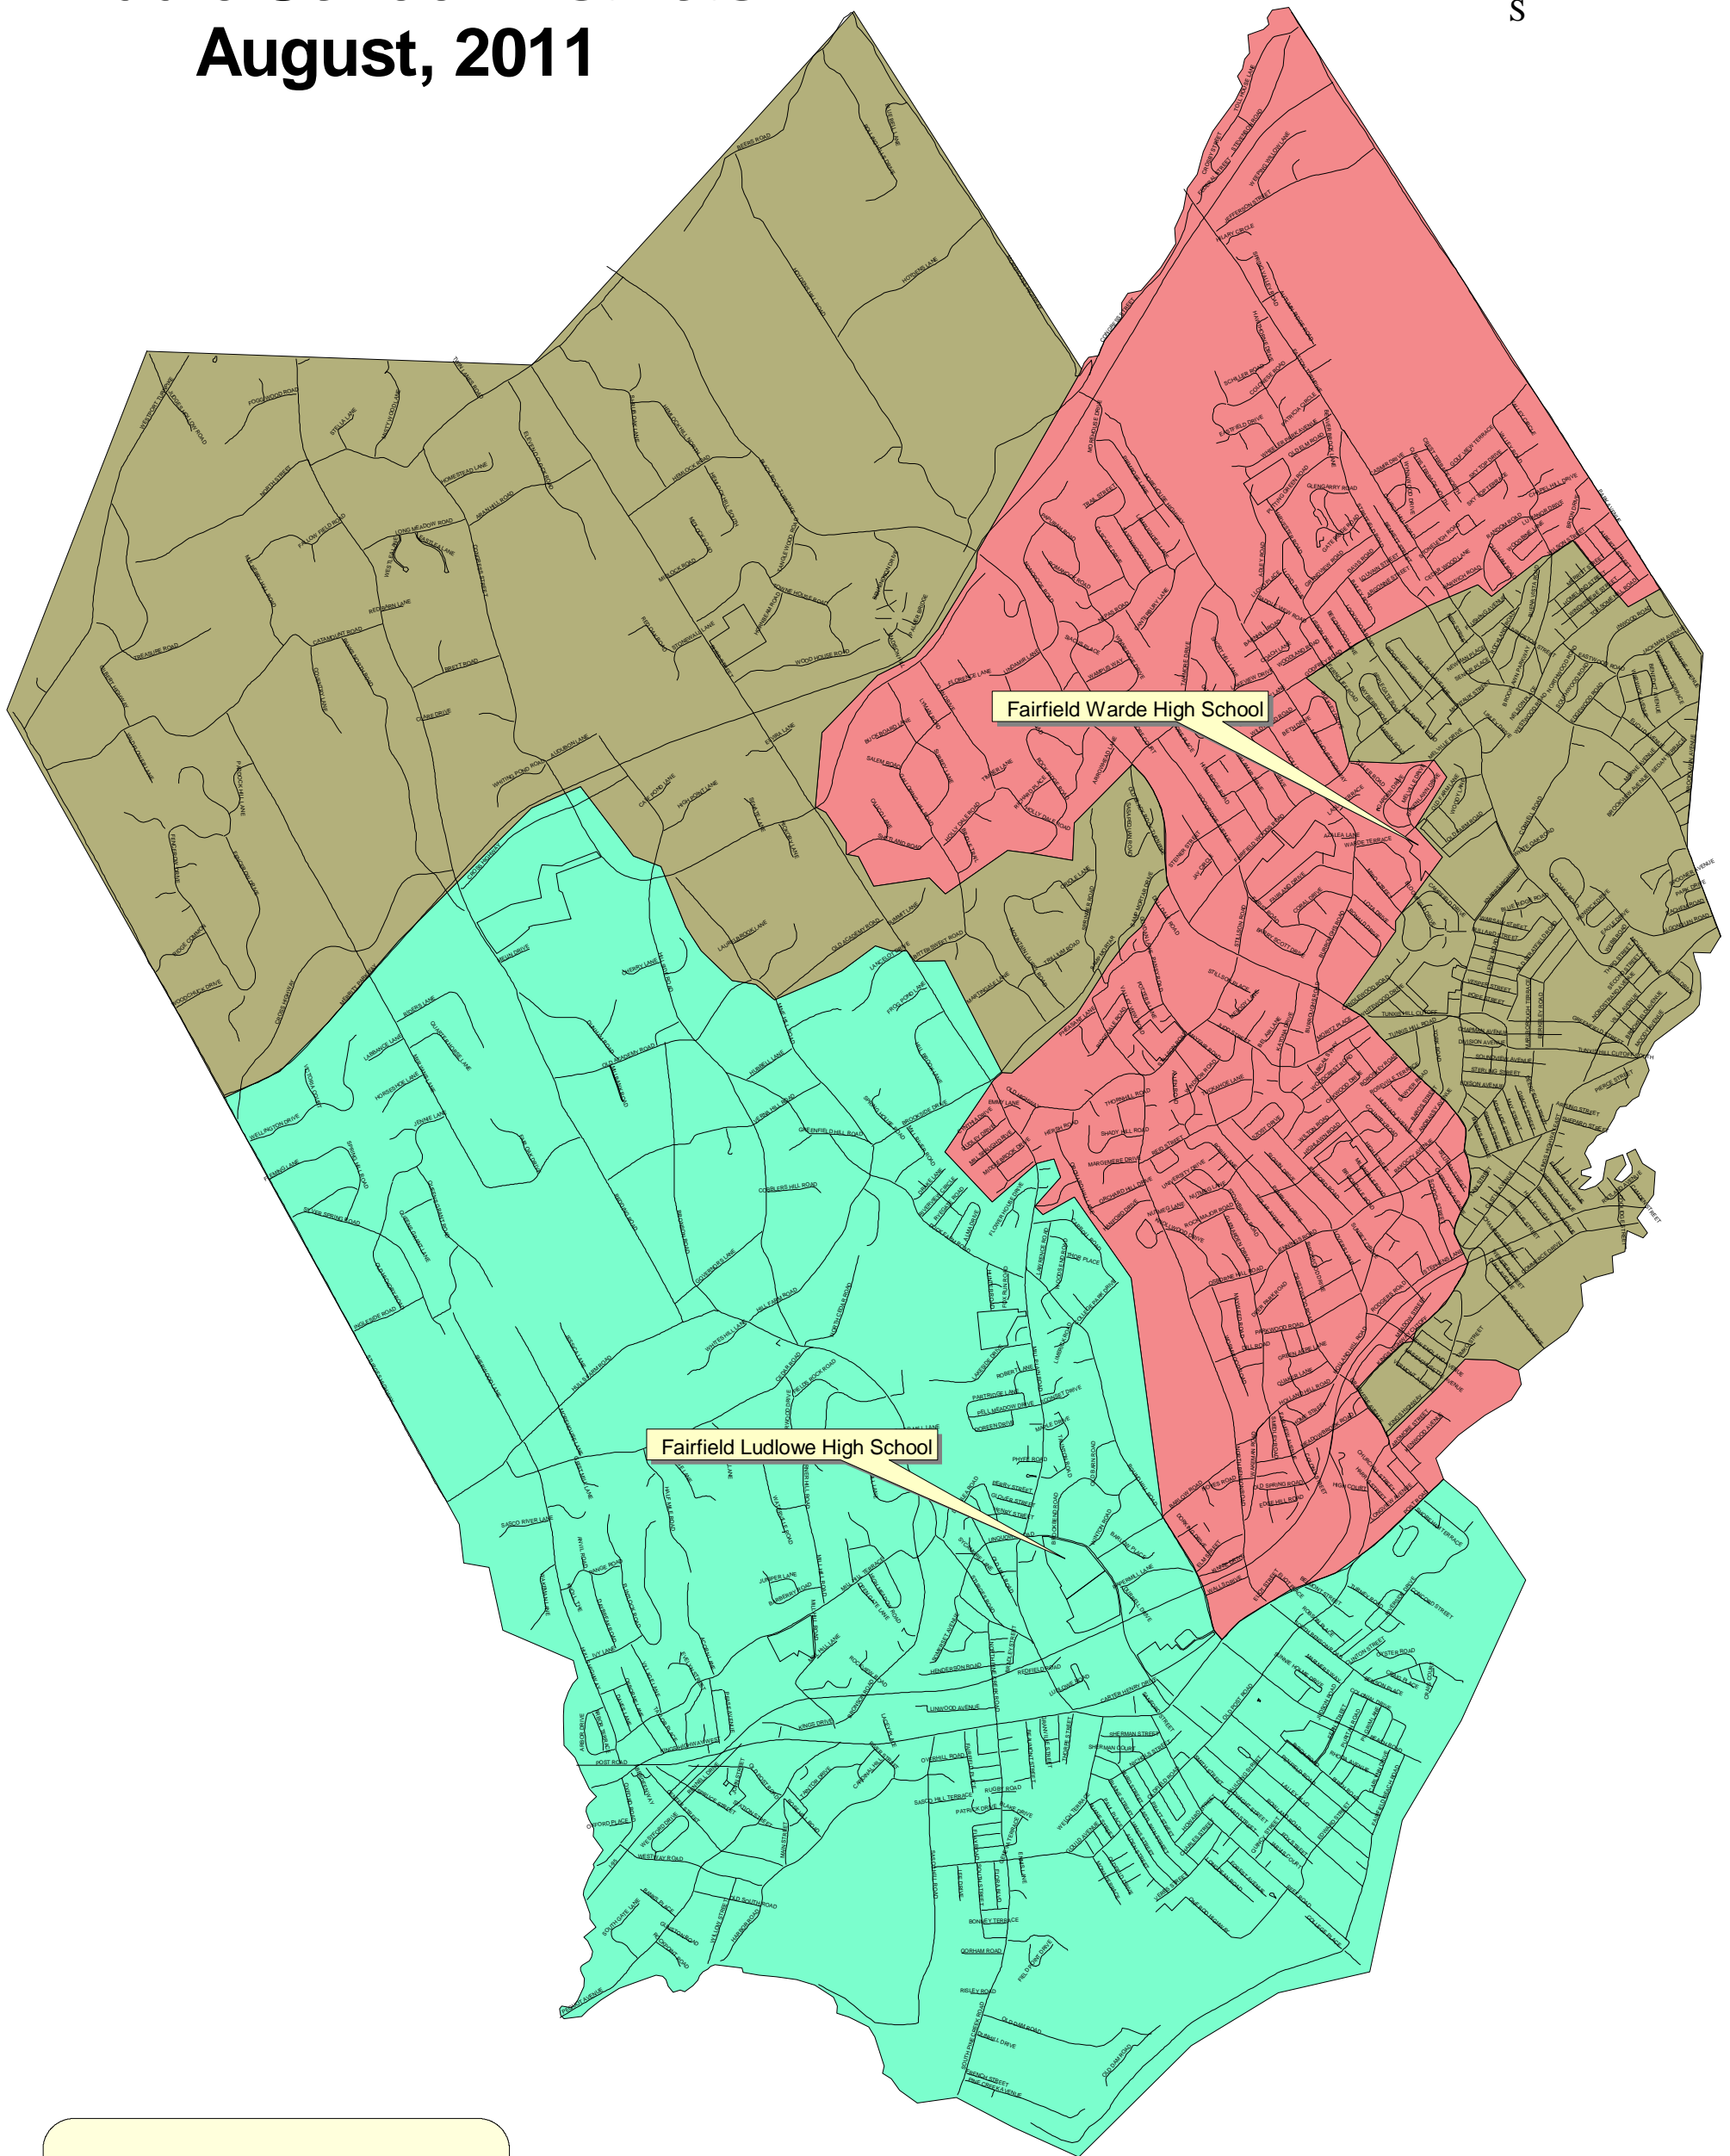

FAIRFIELD PUBLIC SCHOOLS

PLAN C-3.8 RESULTING ELEMENTARY ATTENDANCE BOUNDARIES

Town of Fairfield, CT Middle School Districts August, 2011

August 2011

-  Fairfield Woods Middle School
-  Roger Ludlowe Middle School
-  Tomlinson Middle School

FAIRFIELD PUBLIC SCHOOLS

PLAN C-3.8 RESULTING HIGH SCHOOL ATTENDANCE BOUNDARIES