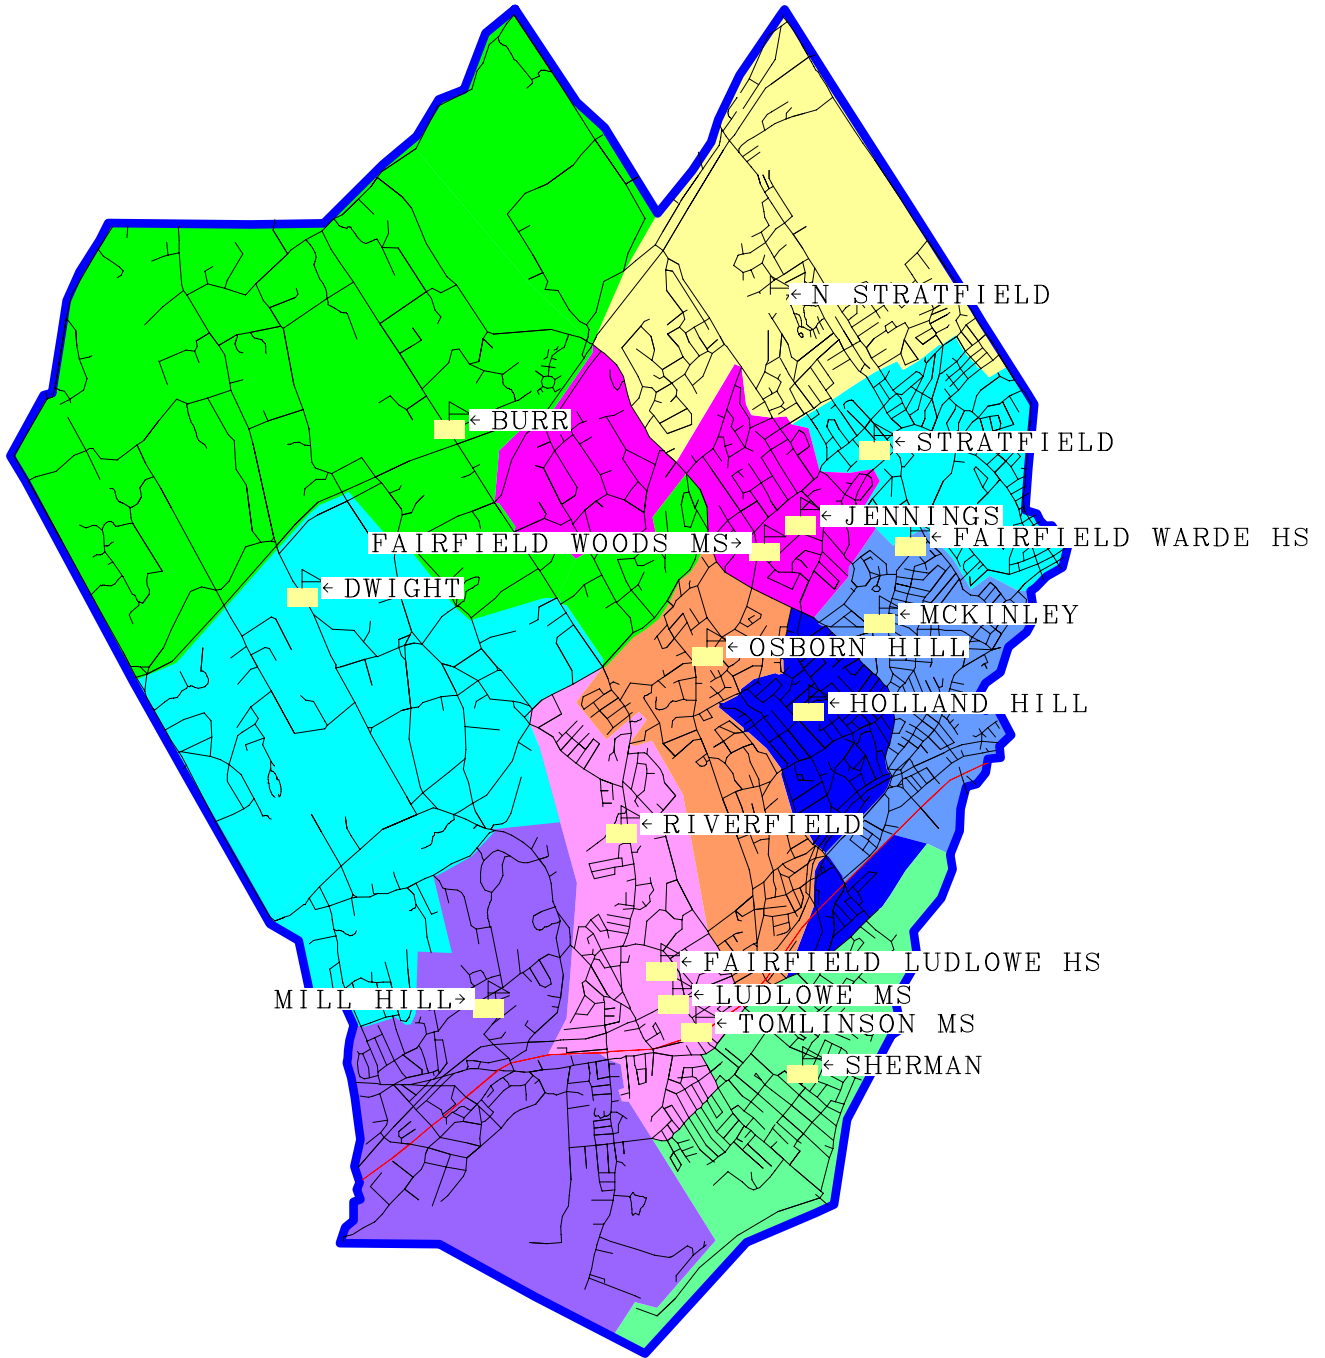

FAIRFIELD PUBLIC SCHOOLS

PLAN C-3.8 RESULTING ELEMENTARY ATTENDANCE BOUNDARIES

Town of Fairfield, CT Middle School Districts August, 2011

August 2011

-  Fairfield Woods Middle School
-  Roger Ludlowe Middle School
-  Tomlinson Middle School

FAIRFIELD PUBLIC SCHOOLS

PLAN C-3.8 RESULTING HIGH SCHOOL ATTENDANCE BOUNDARIES